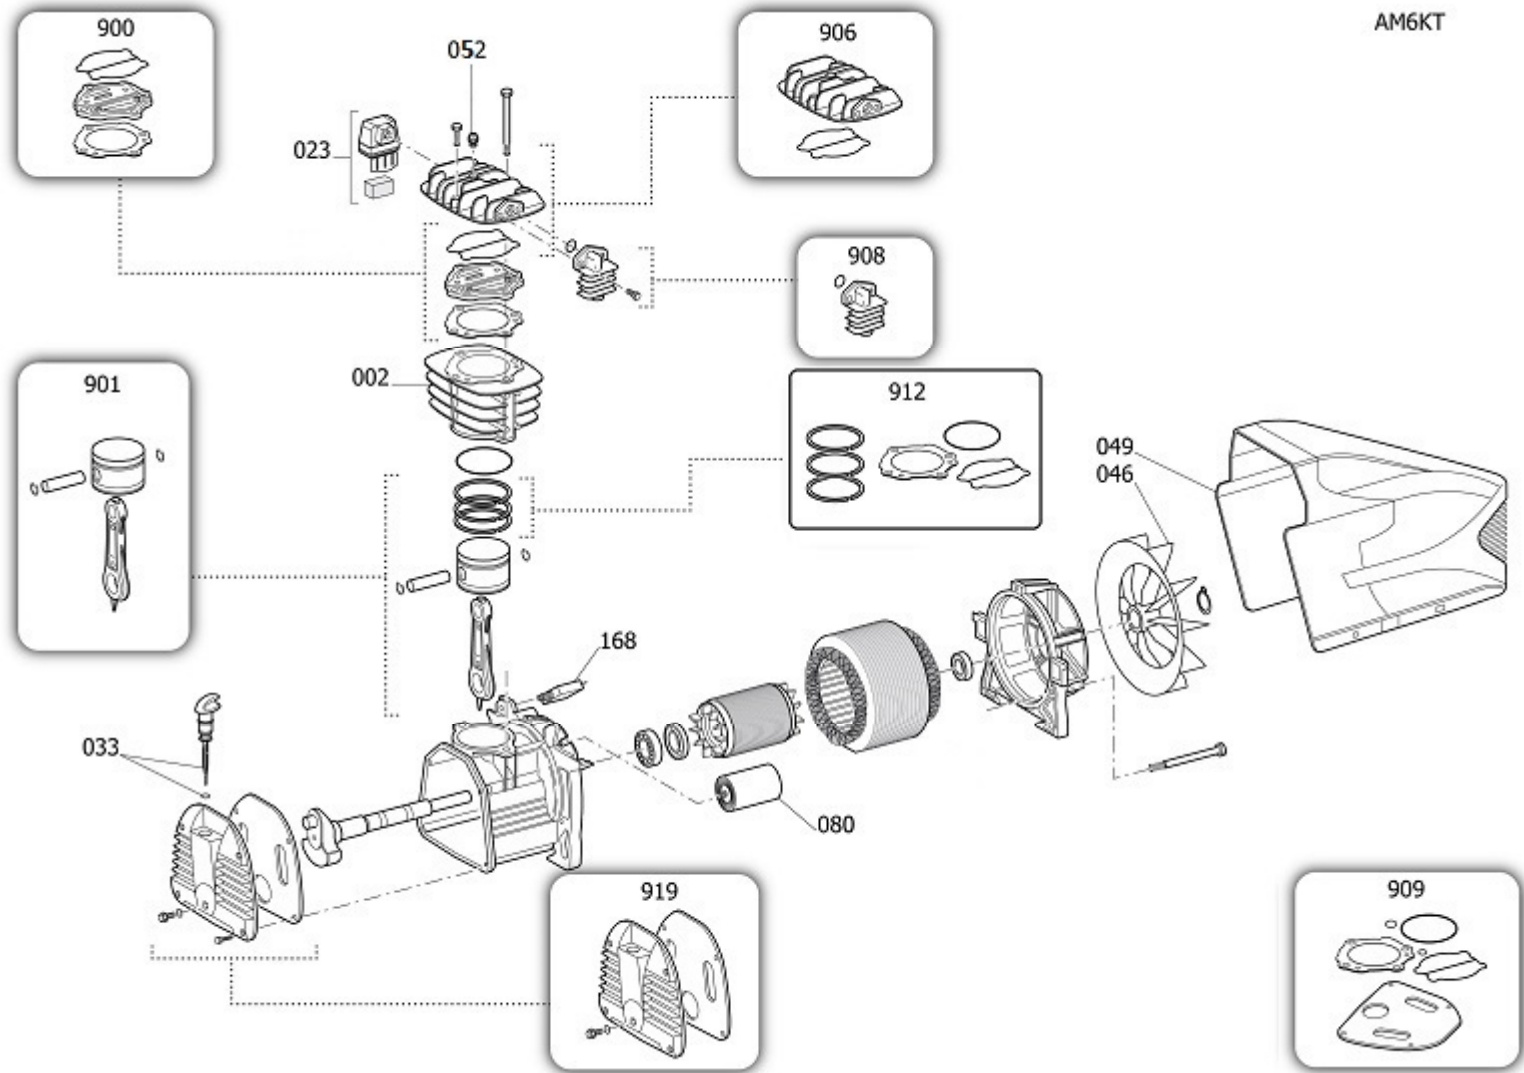

BFCCE

FBCC4G4SWD032

MK285/24 CM2,5 23050 NUAIR

Pos	Component	MU	Multiplier
105	4101052	CHECK VALVE	PZ 1,0
106	9047087	LINE COCK	PZ 1,0
107	9047097	CONDENSATE DRAIN COCK	PZ 1,0
108	9051116	PRESSURE REDUCER	PZ 1,0
109	9052255	PRESSURE GAUGE	PZ 1,0
109	9052256	PRESSURE GAUGE	PZ 1,0
110	9049335	RELIEF VALVE	PZ 1,0
112	9050511	NIPPLE/ELBOW	PZ 1,0
116	9038001	PLUG	PZ 2,0
127	9270006	RILSAN PIPE 4/6 BLACK	MT 0,3
131	9063084ATL100	COMPLETE PRESSURE SWITCH	PZ 1,0
132	9065378	POWER CABLE	PZ 1,0
145	9043830	DELIVERY PIPE	PZ 1,0
200	FB0000A	BARE PUMP	PZ 1,0
300	9421152	WHEELS/FEET MOUNTING KIT	PZ 1,0

MK285 - 2,5M

BARE PUMP

Pos	Component	MU	Multiplier
2	4105146	CYLINDER	PZ 1,0
23	9434M02	AIR FILTER ASSEMBLY	PZ 1,0
33	4105148	OIL PLUG	PZ 1,0
46	9038939	FAN	PZ 1,0
49	9069286	UPPER HOUSING	PZ 1,0
52	4101047	EXHAUST VALVE	PZ 1,0
80	9067023	CONDENSER	PZ 1,0
900	9434A34	MPK VALVE PLATE MK265-285	PZ 1,0
901	9434B34	MPK PISTON-CONROD MK285	PZ 1,0
906	9434G24	MPK HEAD MK147-215-265-285	PZ 1,0
908	9434E32	MPK AFTERCOOLER MK265-285	PZ 1,0
909	9434F33	MPK GASKETS MK265-285	PZ 1,0
912	9434C32	MPK PISTON RINGS MK285	PZ 1,0
919	9434L03	MPK CARTER COVER MK265-285	PZ 1,0